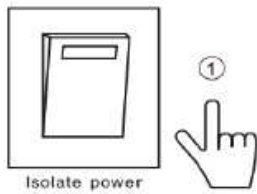

## Dimensions

**Installation**

1. Turn off the power switch

2. Cut the hole on the ceiling.

3. Push both sides of the springs, Insert them into the ceiling hole

4. Properly connected to the electric power box as shown in picture.