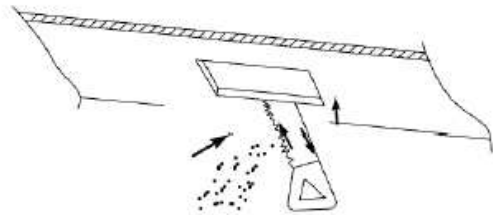

## Dimensions

**Installation**

1. Turn off the power switch

2. Cut the hole on the ceiling.

3. Push both sides of the springs, Insert them into the ceiling hole

4. Properly connected to the electric power box as shown in picture.