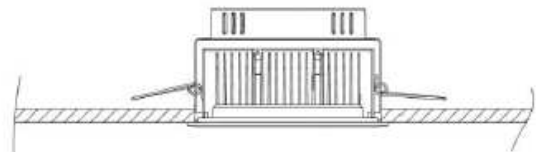

## Dimensions

**Installation**

1. Turn off the power switch

2. Cut the hole on the ceiling.

3. Push both sides of the springs, Insert them into the ceiling hole

4. Properly connected to the electric power box as shown in picture.