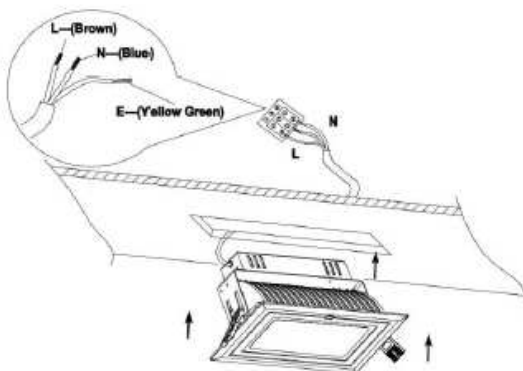

## Dimensions

**Installation**

1. Turn off the power switch

2. Cut the hole on the ceiling.

3. Push both sides of the springs, Insert them into the ceiling hole

4. Properly connected to the electric power box as shown in picture.